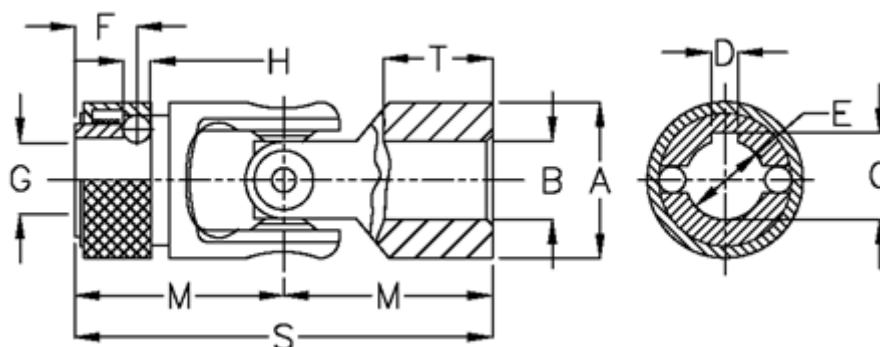

Data Sheet

Article number: 07625423

Description: Cross joint w/needle bearing
W/rapid change coupling, 0.625.423

Measures

A	= 25	M	= 37
B H7	= 14	MD max N m	= 20
C	= 15.3	s	= 74
D	= 5	T	= 22
E	= 14		
F	= 13.5		
G	= 13.0		
H	= 4.00		